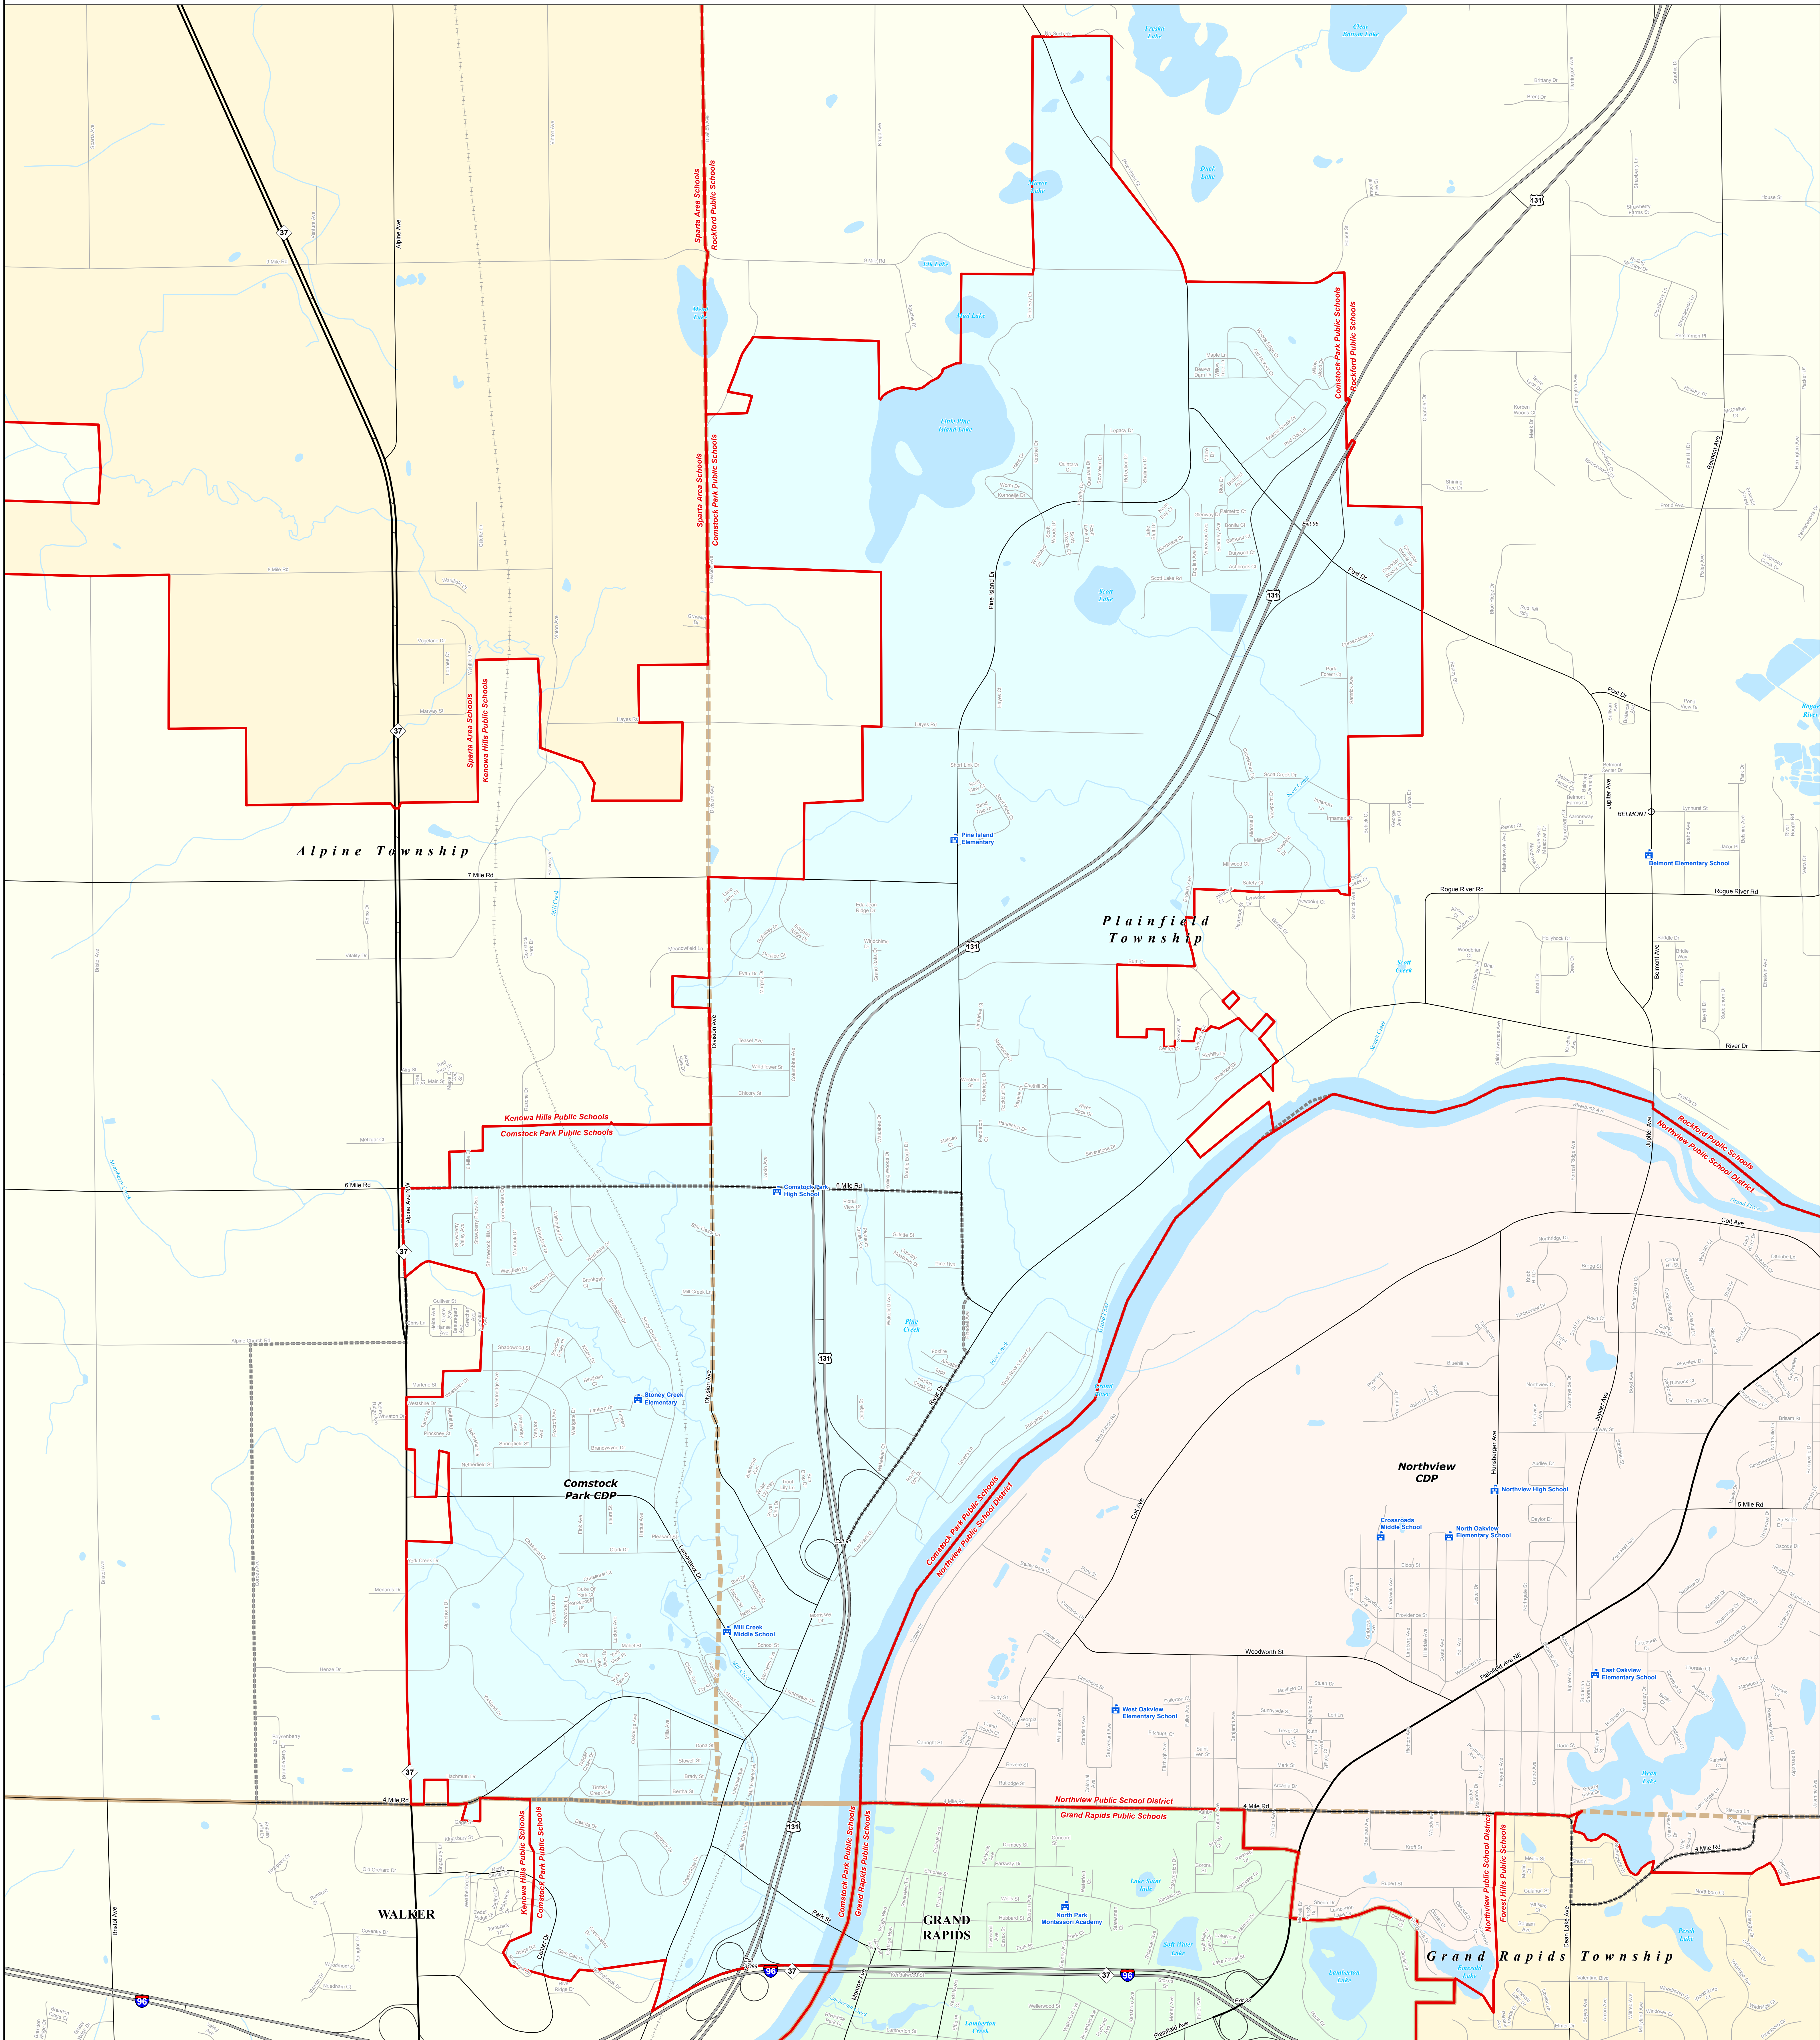

COMSTOCK PARK PUBLIC SCHOOLS

Kent ISD

*Note: Non K-12 School Districts identified with Asterisk (*) in Name

11/14/13

Legend   - School District   - County   - City   - Township   - Village   - Census Designated Place   - School   - Water Feature   - River, Stream, or Drain   - Railroad   - Freeway   - Primary Road   - Local Road